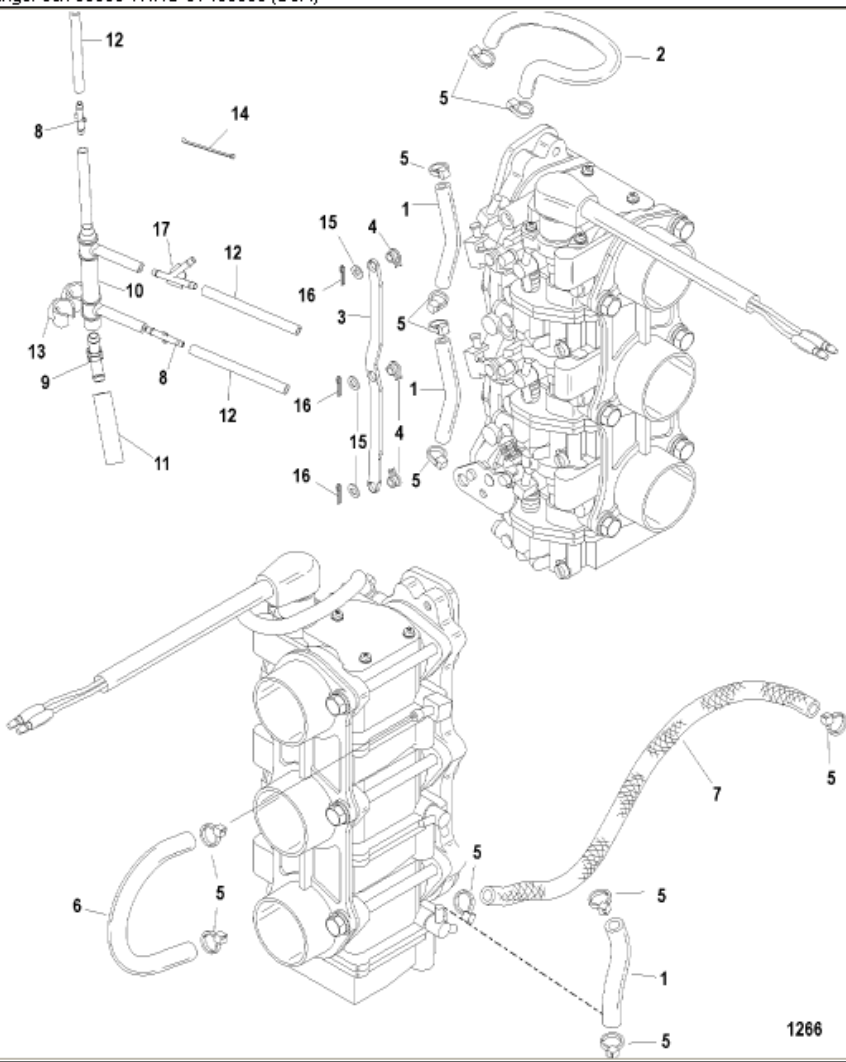

Parts List						
Ref	Class	Part	Description	Qty	Comment	Footnote
1	32	856607	HOSE	3		
2	32	856609	HOSE	1		
3		856610	LINKAGE	1		
4	23	803896	BUSHING	3		
5	54	856608	CABLE TIE	12		
6	32	856613	HOSE	1		
7	32	856611	HOSE and SLEEVE	1		
8	22	822771	CONNECTOR	2		
9	22	878404	FITTING, (45 Degree)	1	SN# 0T178500 & Up	
10	32	878423	HOSE	1	SN# 0T178500 & Up	
11	32	856822 39	TUBING, (17.00 Inches Bulk) (Cut t	1	SN# 0T178500 & Up	
12	32	878229 90	HOSE (90MM)	3	SN# 0T178500 & Up	
13	54	878425	CLIP	1	SN# 0T178500 & Up	
14		56762	CABLE TIE, (4.00 Inches)	1		
15	12	854259 2	WASHER	3		
16	18	880850	COTTER PIN	3		
17	22	878593	Y-CONNECTOR	1	SN# 0T178500 & Up	

1266